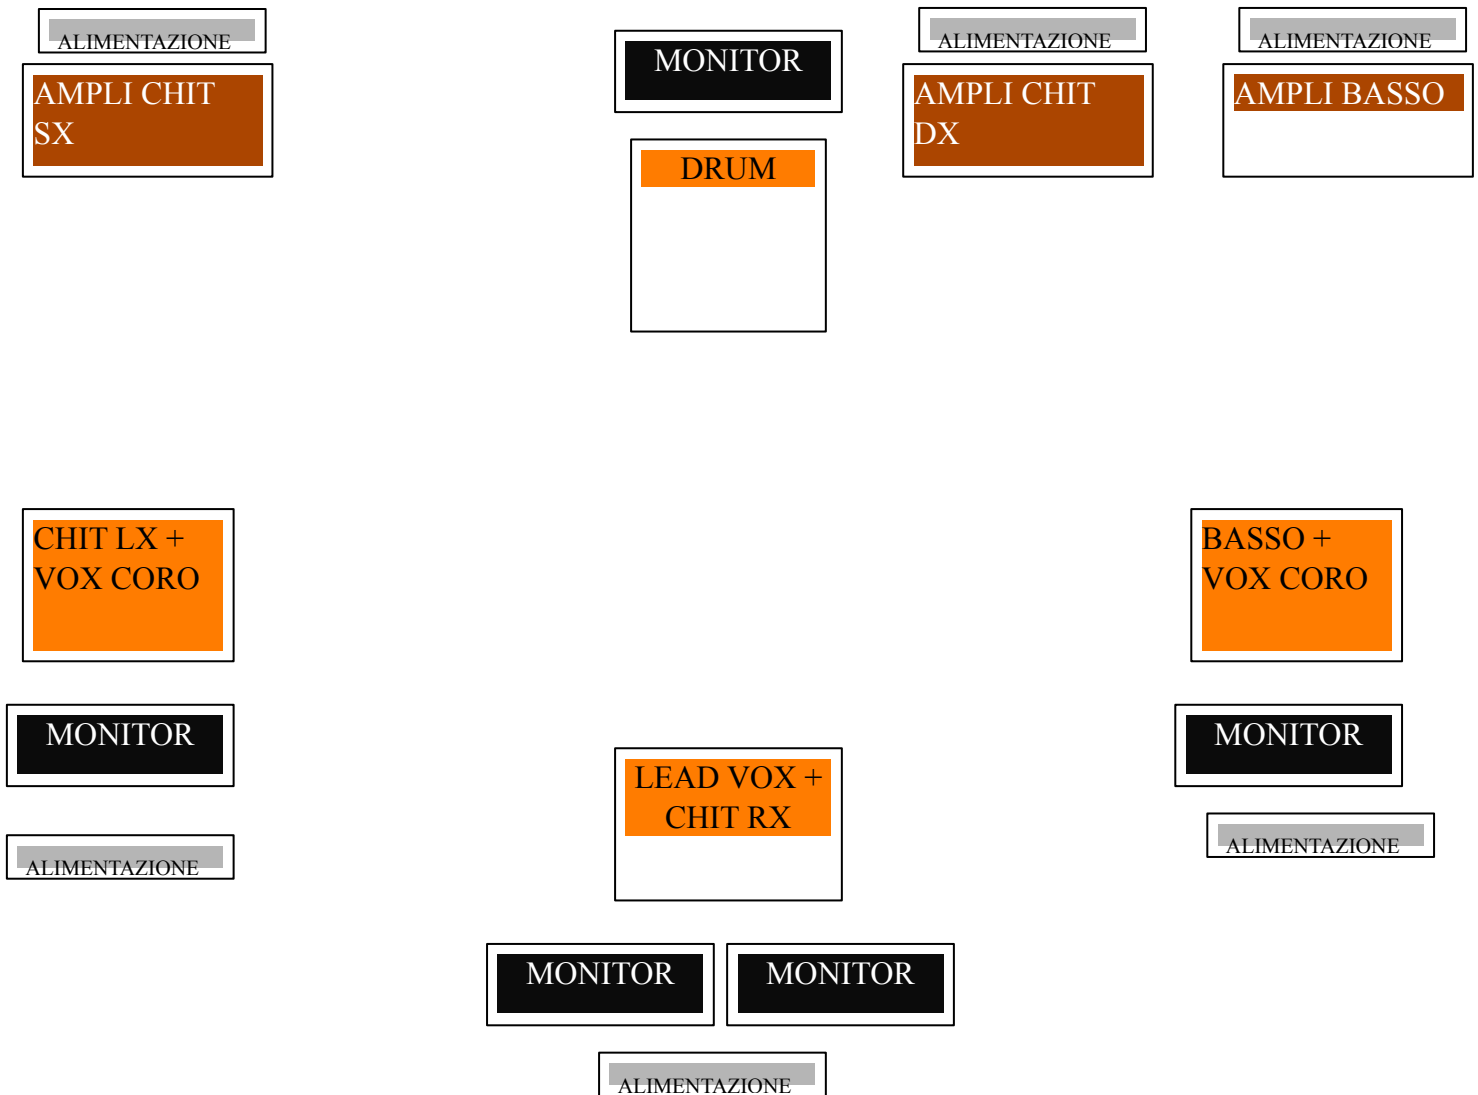

STAGE PLANE -NOT FOR SALE 2012

CHANNELL LIST

- 1 kick
- 2 snare
- 3 HH
- 4 tom 1
- 5 floor 1
- 6 floor 2
- 7 Oh L
- 8 Oh R
- 9 bass D.I.
- 10 Ghit LX
- 11 Ghit RX
- 12 Seq LX
- 13 Seq RX
- 14 Acoustic D.I.
- 15 Lead vox
- 16 Vox Lx
- 17 Vox Rx
- 18 Vox radio